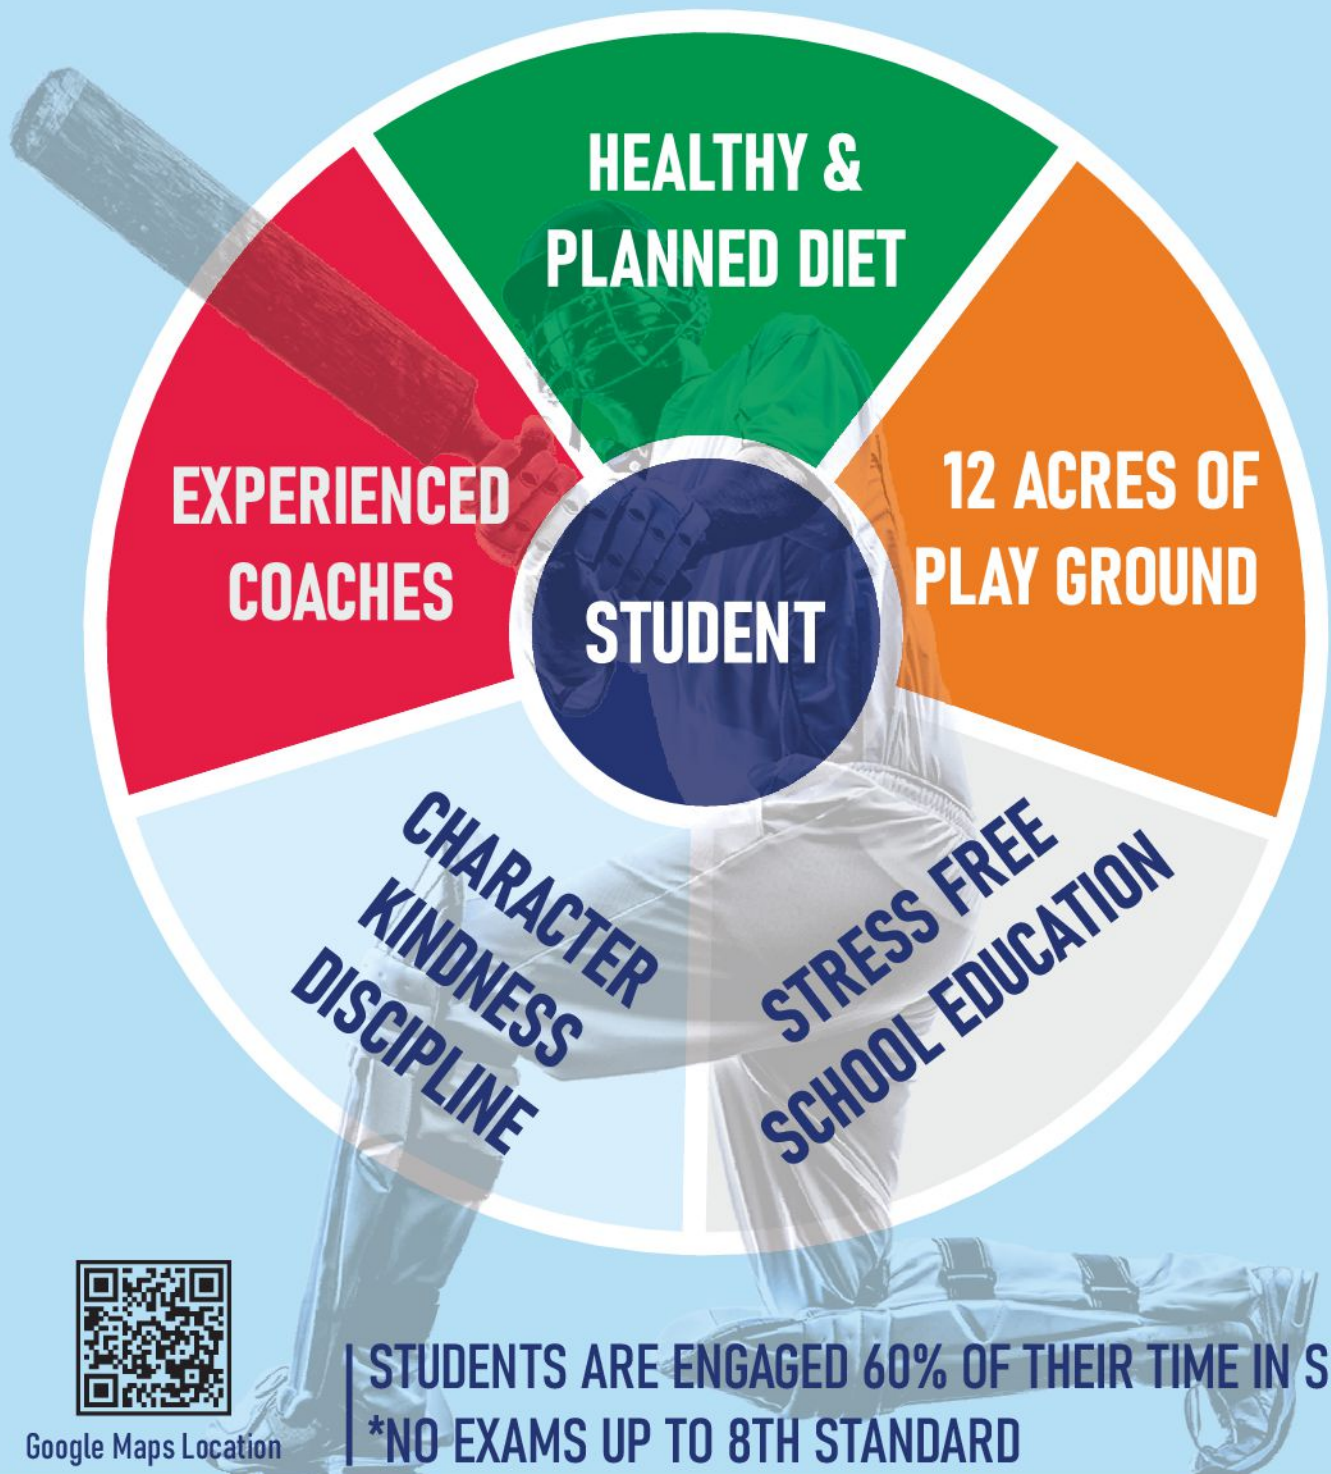

# RESIDENTIAL SCHOOL FOR SPORTS

AT PARAMATHI - NAMAKKAL DISTRICT

**DAILY** 5 HOUR STUDIES  
5 HOUR SPORTS

ADMISSIONS OPEN FOR UNDER 14 STUDENTS  
TNCA APPROVED GROUND  
LIMITED ADMISSIONS

# CRICKET SCHOOL

Google Maps Location

STUDENTS ARE ENGAGED 60% OF THEIR TIME IN SPORTS.  
\*NO EXAMS UP TO 8TH STANDARD

**SM** **SCHOOL**  
SPORTS SCHOOL *Life Starts Here*  
Formerly Sivabakkiam Muthusamy Matric. Hr. Sec. School

**BATTING  
DISTRICT MATCH UNDER 14 IN SCHOOL GROUND**